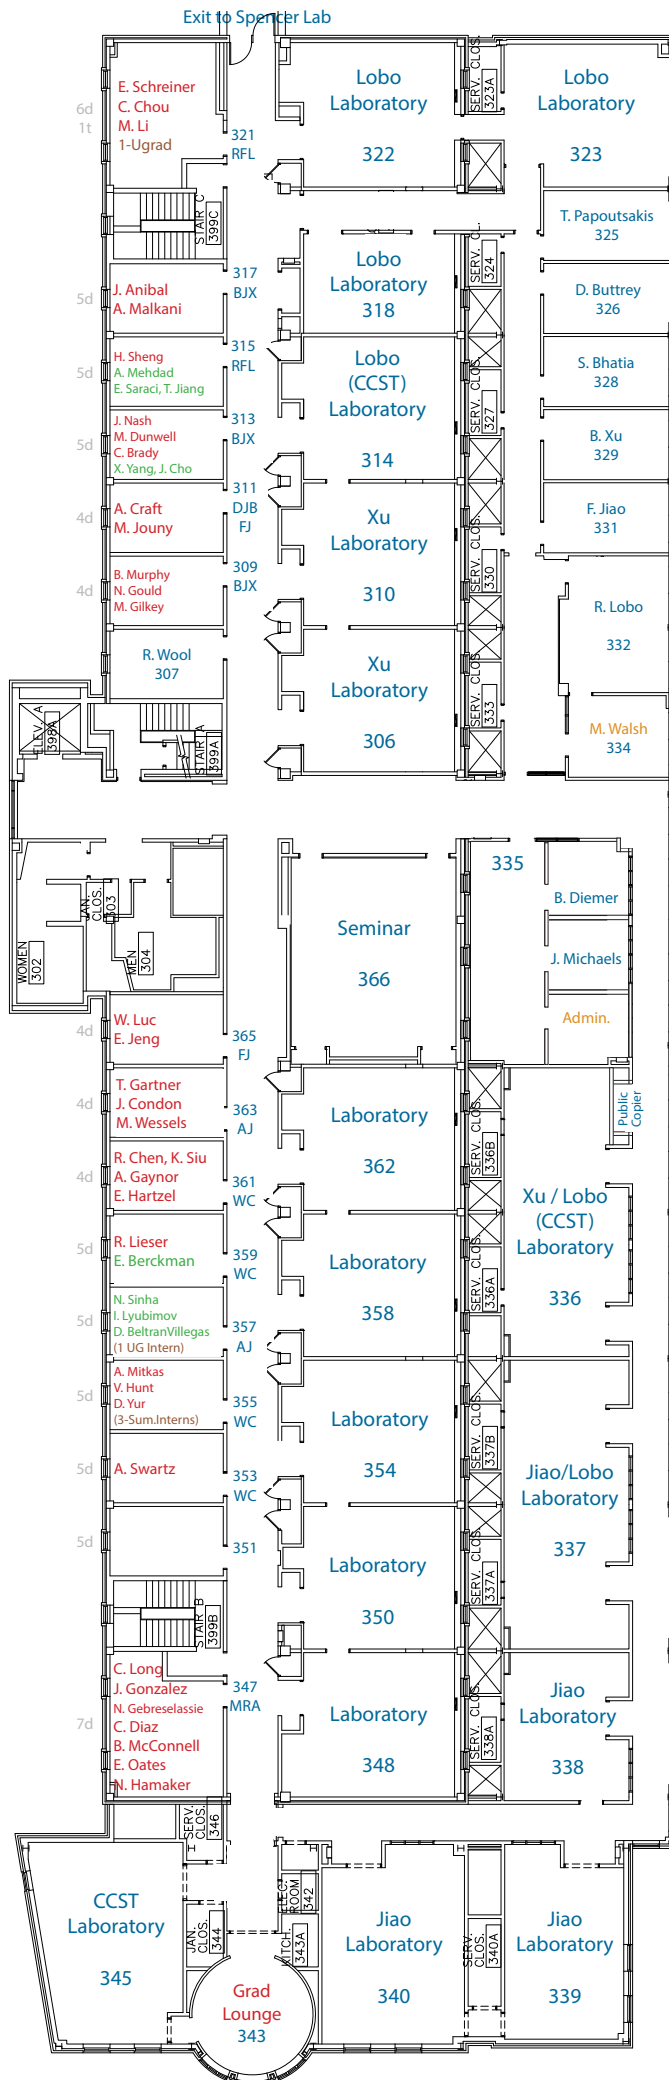

Colburn Lab Third (3rd) Floor

Updated May 30, 2017

Color Chart

- Grad Student
- Researcher
- Temp. Occupant
- Arriving Soon

OFFICE PHONES

- 311 x.1243
- 313 x.2213
- 315 x.6572
- 317 x.6726
- 321 x.6657
- 347 x.6344
- 351 x.2347
- 353 x.7650
- 355 x.8705
- 357 x.6915
- 359 x.0875
- 361 x.6556
- 363 x.6697
- 365 x.4416
- 366 x.3036

LAB PHONES

- 306 x.6964
- 318 x.6123
- 322 x.6123
- 323 x.2093
- 336 x.2603
- 337 x.2263
- 339 x.1454
- 350 x.6428
- 354 x.8705
- 358 x.2095