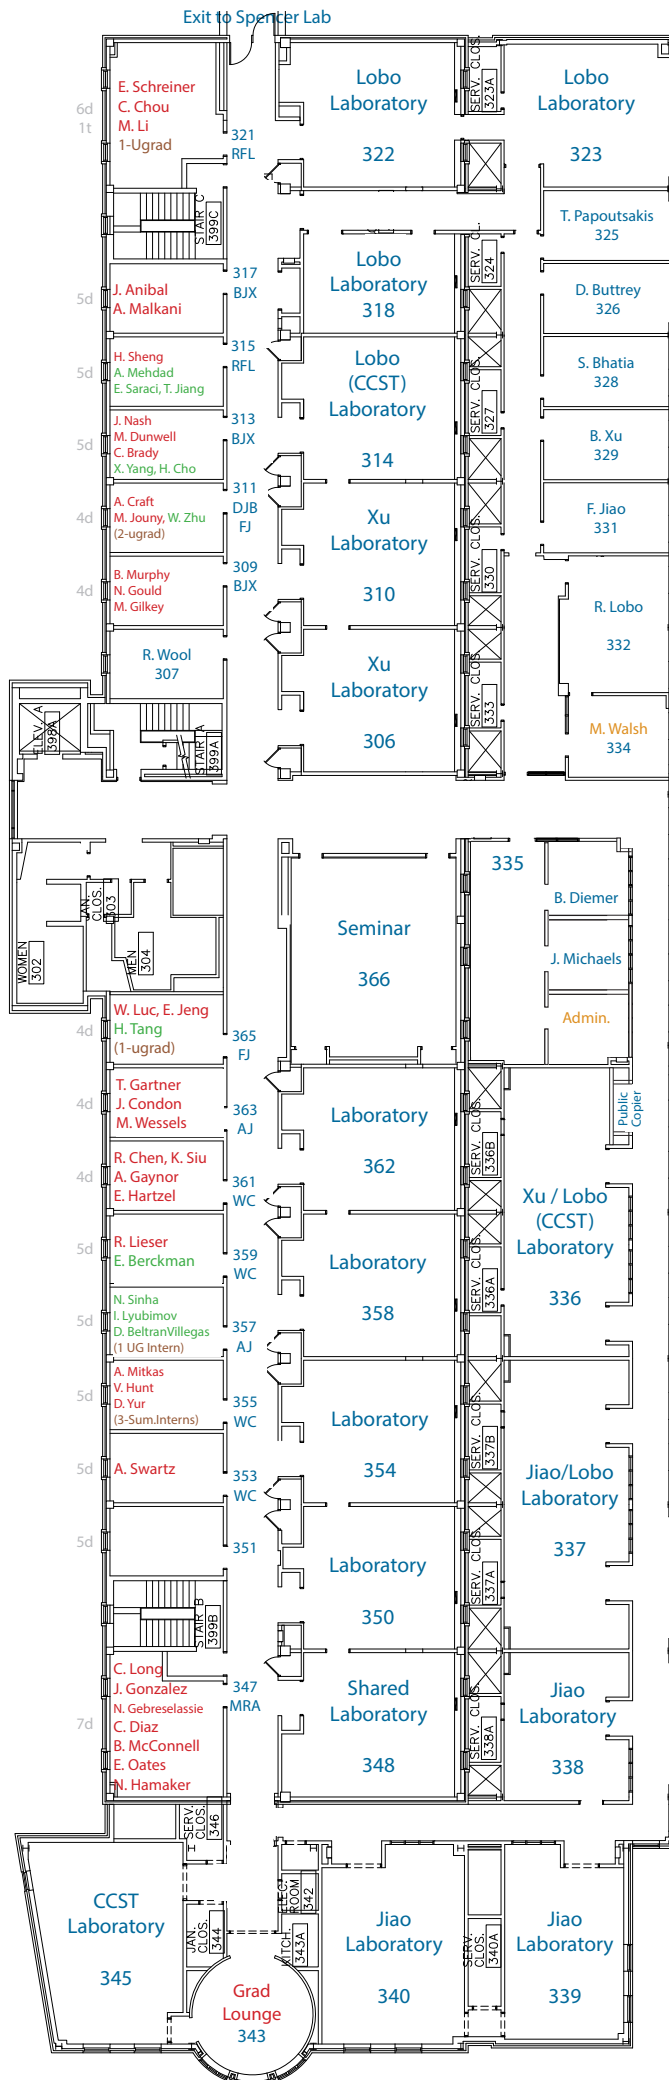

Colburn Lab Third (3rd) Floor

Updated Jul. 21, 2017

Color Chart

- Grad Student
- Researcher
- Temp. Occupant
- Arriving Soon

OFFICE PHONES

- 311 x.1243
- 313 x.2213
- 315 x.6572
- 317 x.6726
- 321 x.6657
- 347 x.6344
- 351 x.2347
- 353 x.7650
- 355 x.8705
- 357 x.6915
- 359 x.0875
- 361 x.6556
- 363 x.6697
- 365 x.4416
- 366 x.3036

LAB PHONES

- 306 x.6964
- 318 x.6123
- 322 x.6123
- 323 x.2093
- 336 x.2603
- 337 x.2263
- 339 x.1454
- 350 x.6428
- 354 x.8705
- 358 x.2095