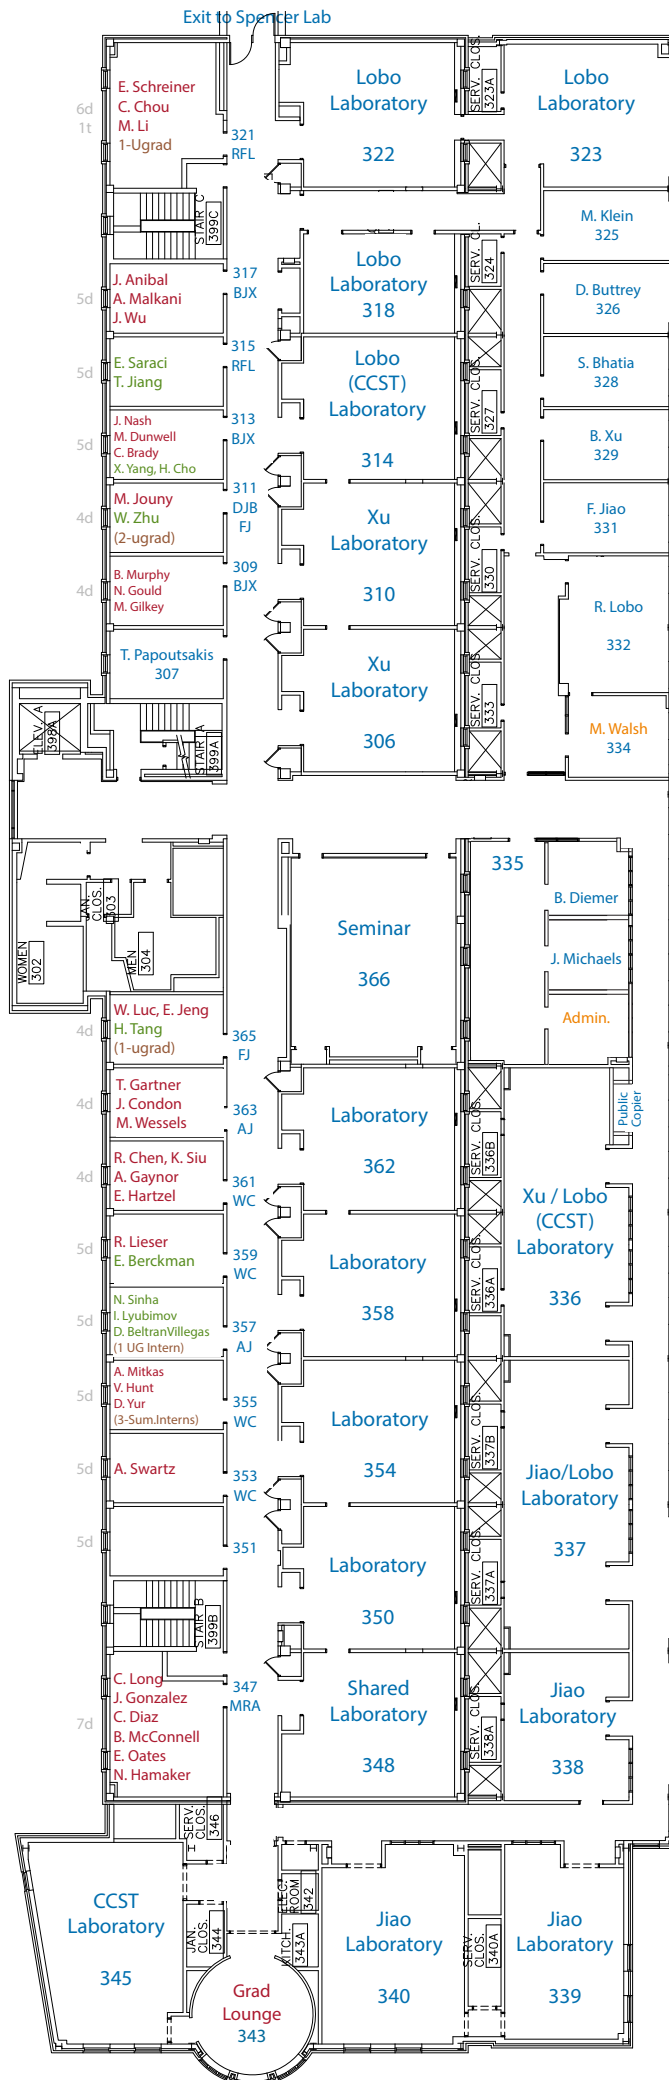

Colburn Lab Third (3rd) Floor

Updated Oct. 31, 2017

Color Chart

- Grad Student
- Researcher
- Temp. Occupant
- Arriving Soon

OFFICE PHONES

- 311 x.1243
- 313 x.2213
- 315 x.6572
- 317 x.6726
- 321 x.6657
- 347 x.6344
- 351 x.2347
- 353 x.7650
- 355 x.8705
- 357 x.6915
- 359 x.0875
- 361 x.6556
- 363 x.6697
- 365 x.4416
- 366 x.3036

LAB PHONES

- 306 x.6964
- 318 x.6123
- 322 x.6123
- 323 x.2093
- 336 x.2603
- 337 x.2263
- 339 x.1454
- 350 x.6428
- 354 x.8705
- 358 x.2095