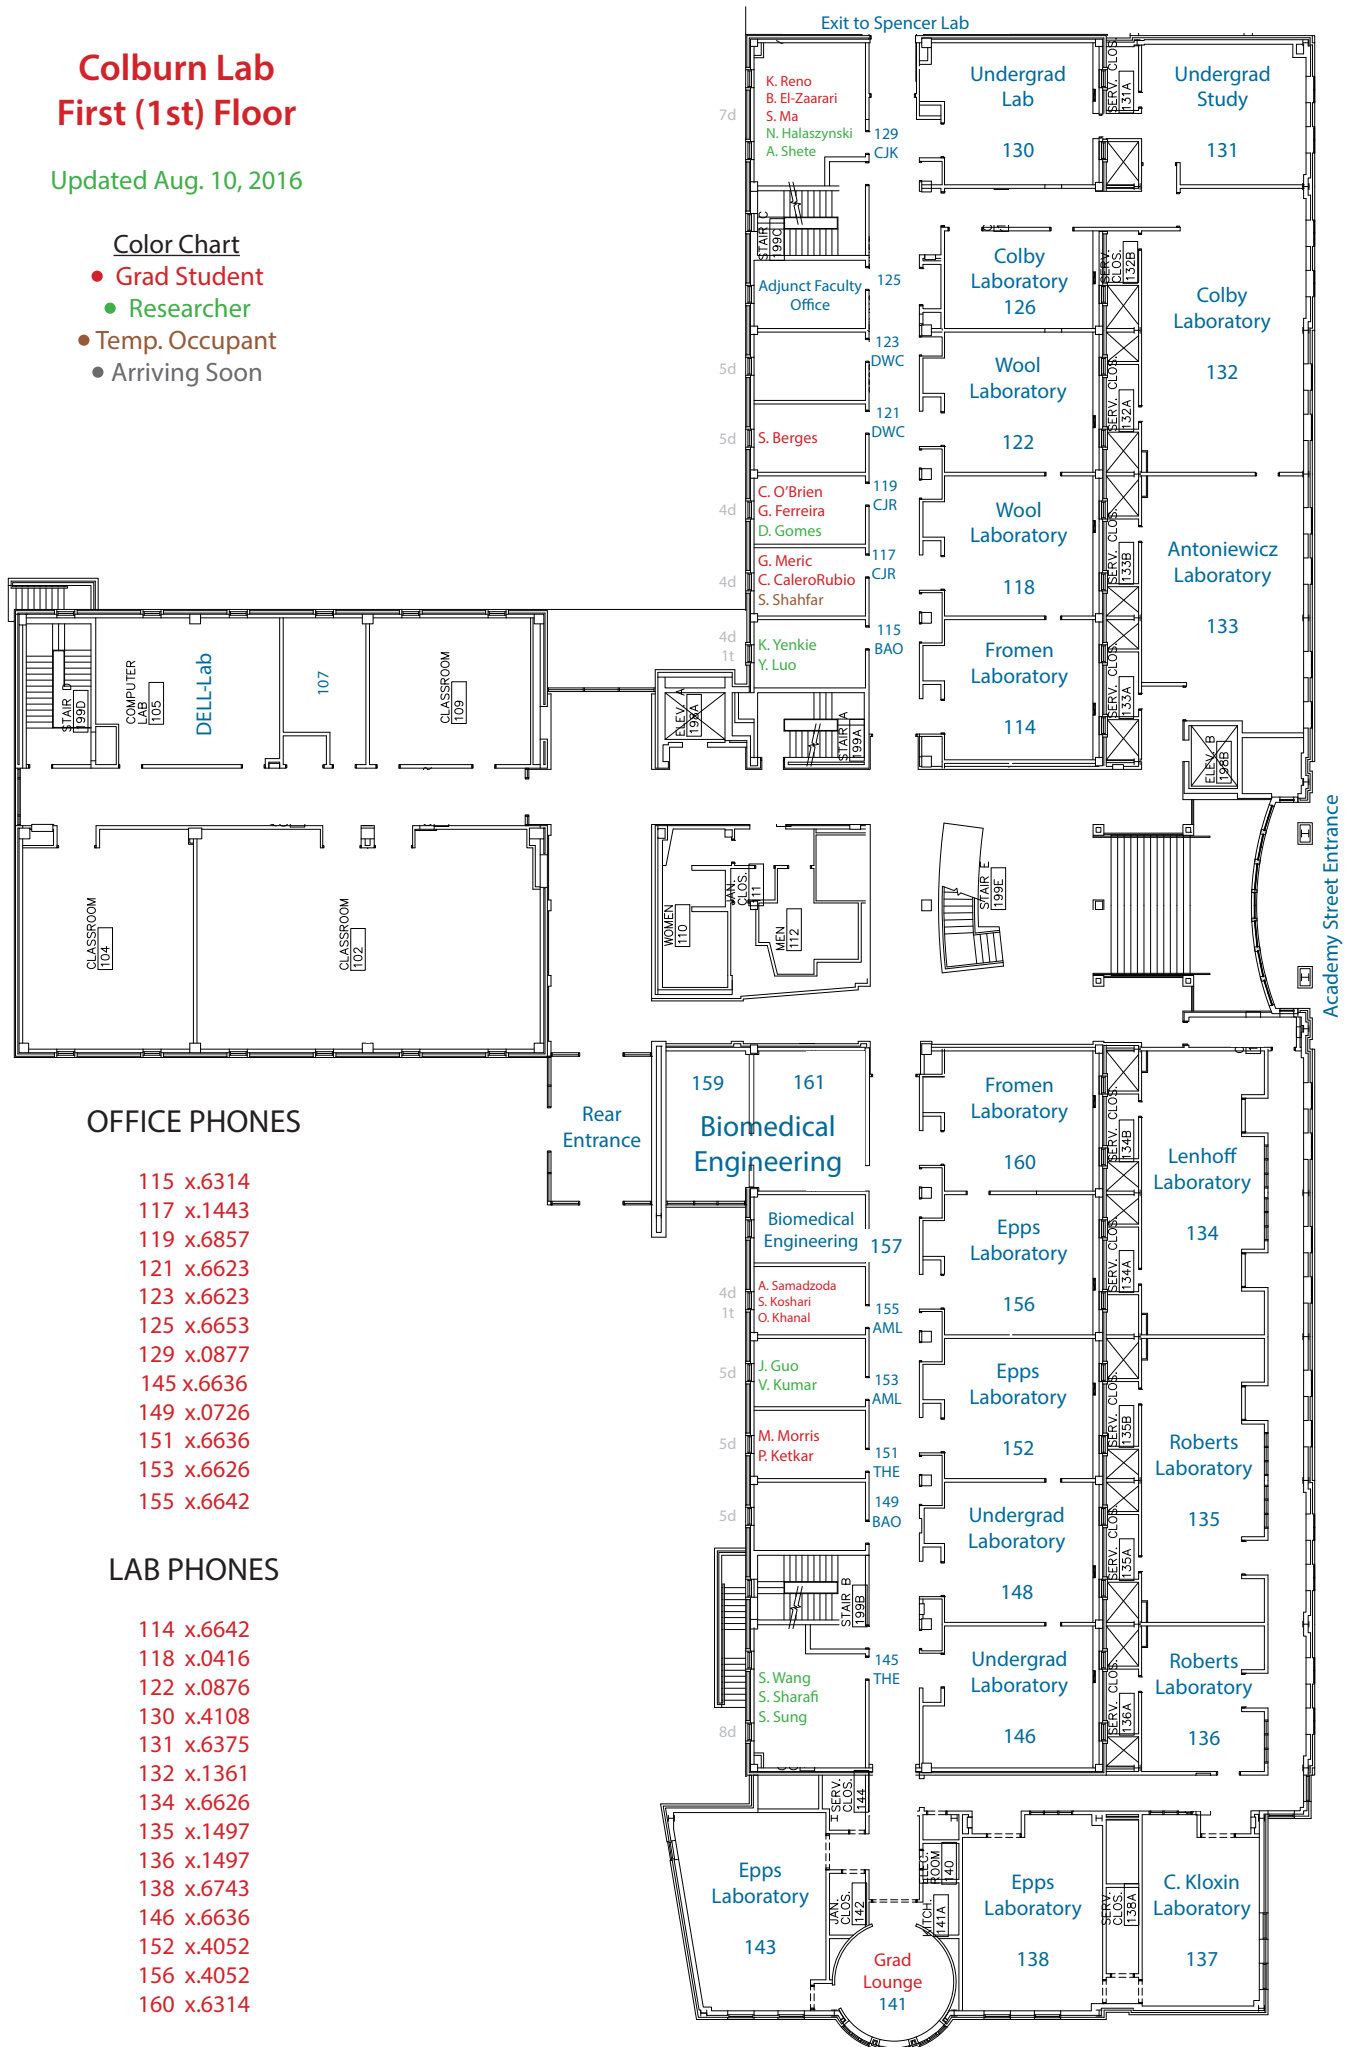

Colburn Lab First (1st) Floor

Updated Aug. 10, 2016

Color Chart

- Grad Student
- Researcher
- Temp. Occupant
- Arriving Soon

OFFICE PHONES

- 115 x.6314
- 117 x.1443
- 119 x.6857
- 121 x.6623
- 123 x.6623
- 125 x.6653
- 129 x.0877
- 145 x.6636
- 149 x.0726
- 151 x.6636
- 153 x.6626
- 155 x.6642

LAB PHONES

- 114 x.6642
- 118 x.0416
- 122 x.0876
- 130 x.4108
- 131 x.6375
- 132 x.1361
- 134 x.6626
- 135 x.1497
- 136 x.1497
- 138 x.6743
- 146 x.6636
- 152 x.4052
- 156 x.4052
- 160 x.6314