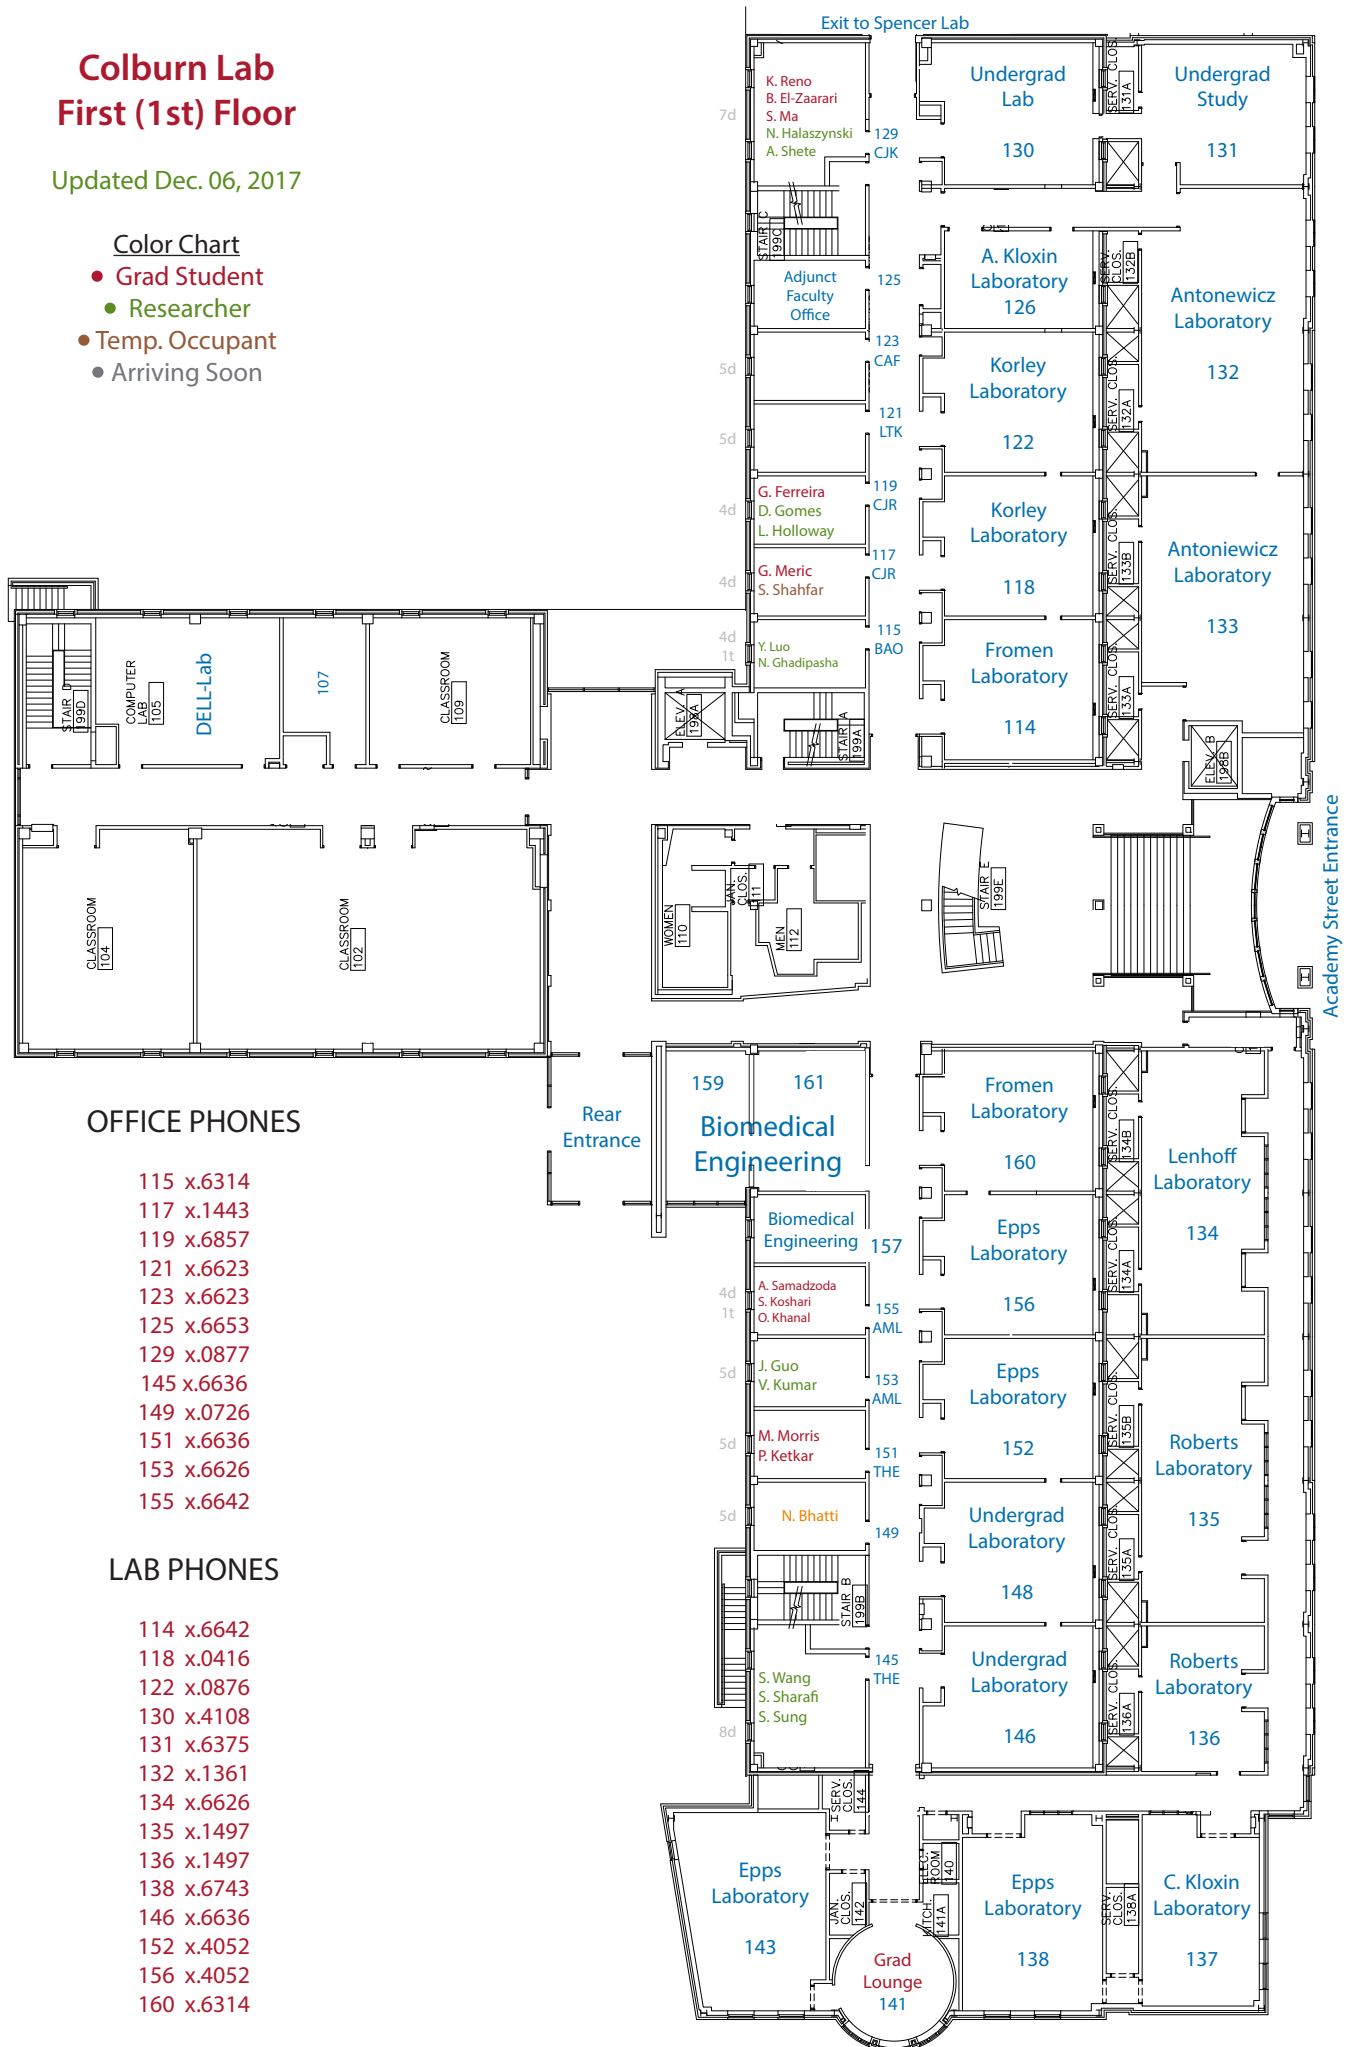

Colburn Lab First (1st) Floor

Updated Dec. 06, 2017

Color Chart

- Grad Student
- Researcher
- Temp. Occupant
- Arriving Soon

OFFICE PHONES

- 115 x.6314
- 117 x.1443
- 119 x.6857
- 121 x.6623
- 123 x.6623
- 125 x.6653
- 129 x.0877
- 145 x.6636
- 149 x.0726
- 151 x.6636
- 153 x.6626
- 155 x.6642

LAB PHONES

- 114 x.6642
- 118 x.0416
- 122 x.0876
- 130 x.4108
- 131 x.6375
- 132 x.1361
- 134 x.6626
- 135 x.1497
- 136 x.1497
- 138 x.6743
- 146 x.6636
- 152 x.4052
- 156 x.4052
- 160 x.6314