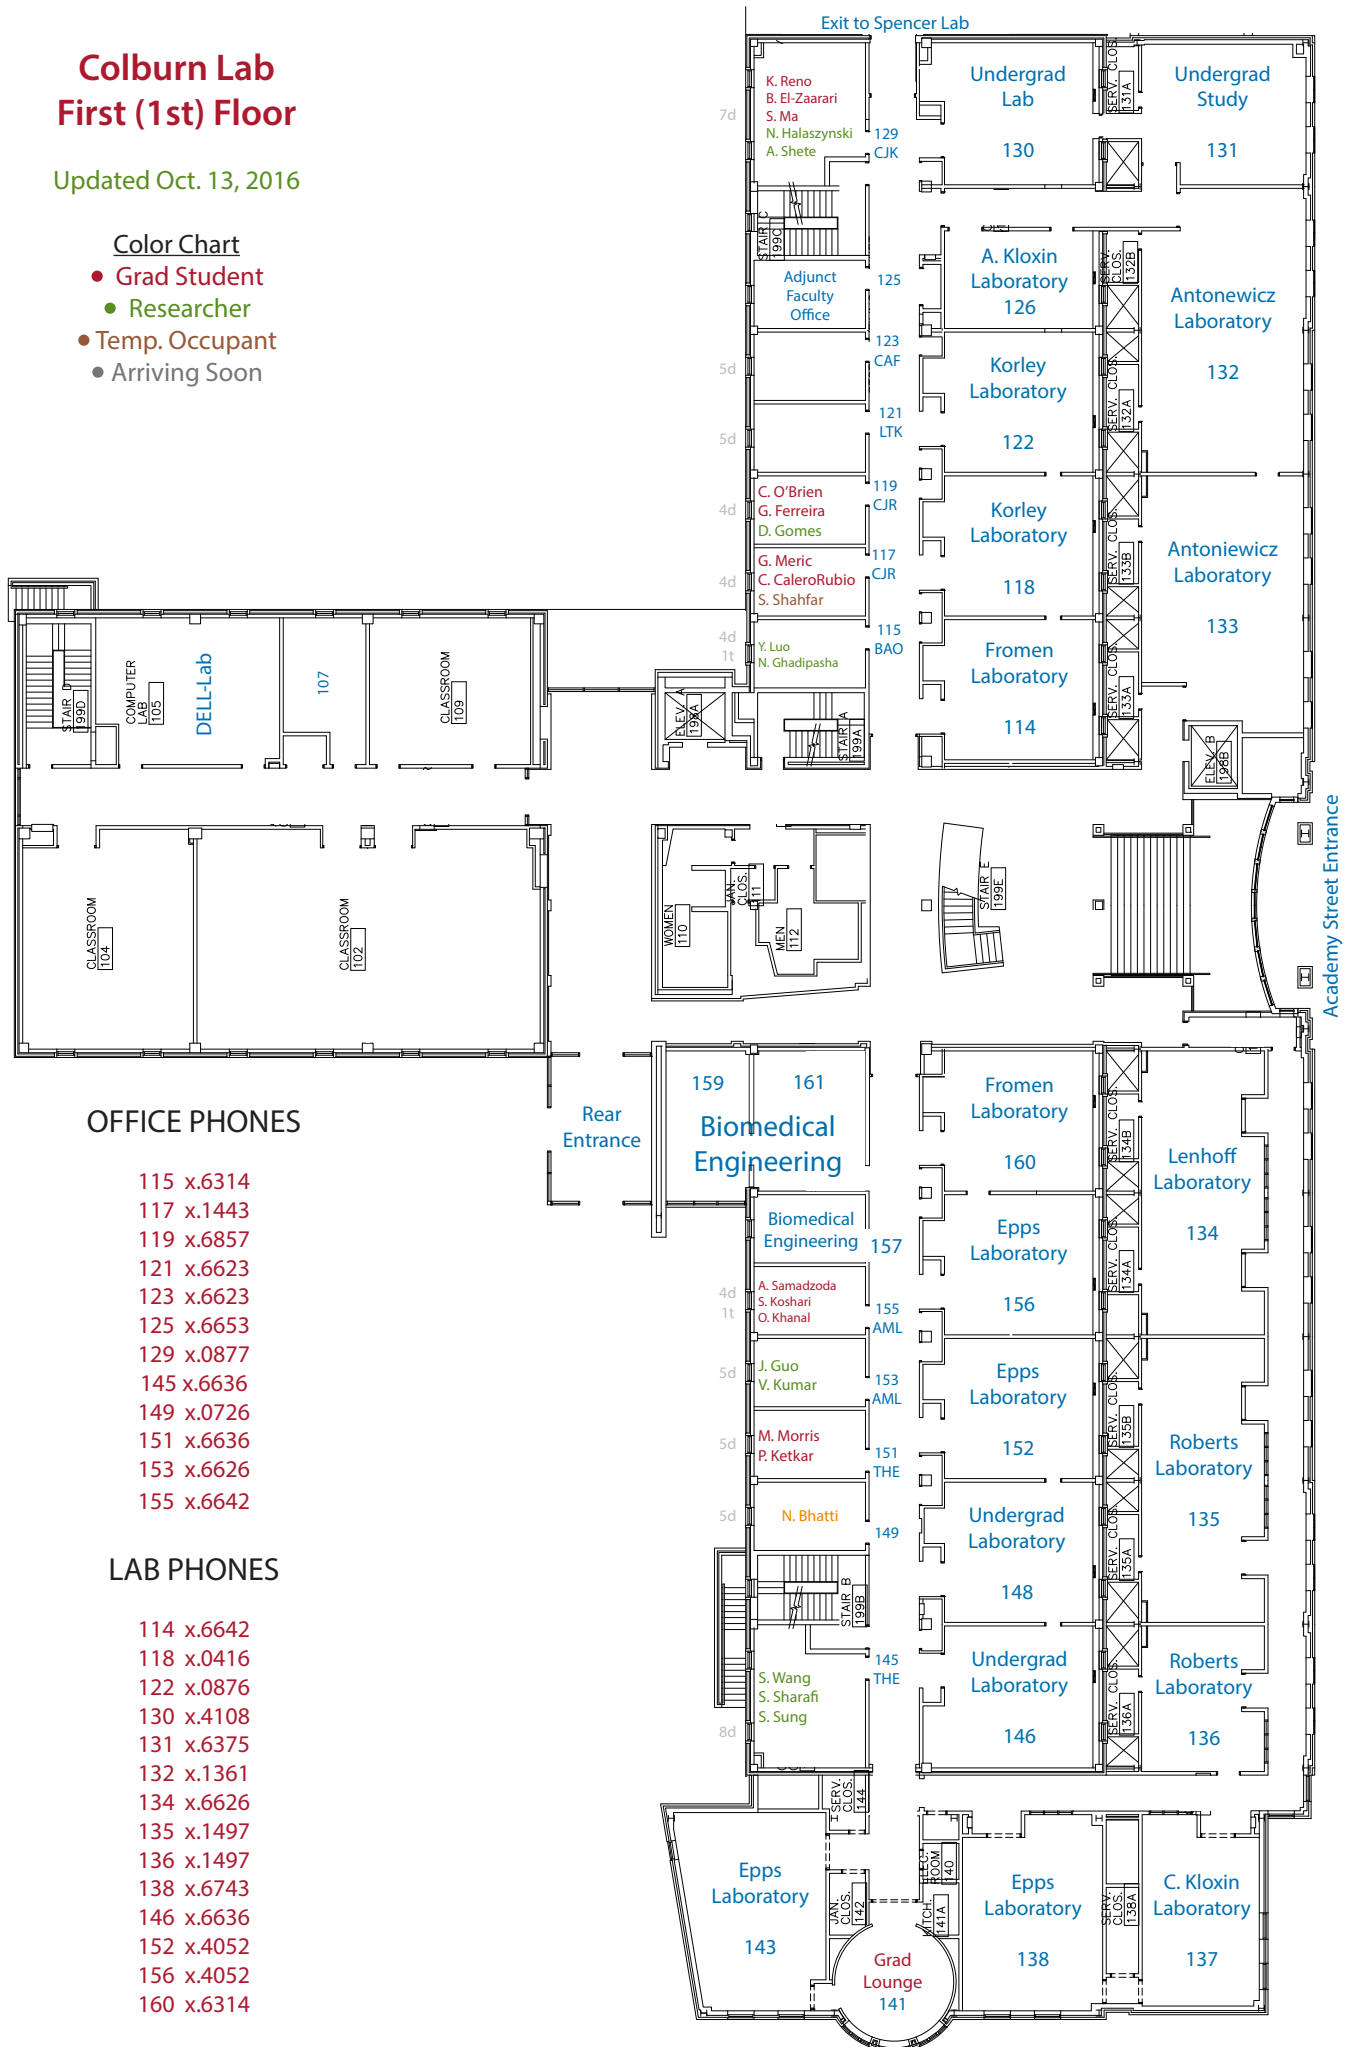

Colburn Lab First (1st) Floor

Updated Oct. 13, 2016

Color Chart

- Grad Student
- Researcher
- Temp. Occupant
- Arriving Soon

OFFICE PHONES

- 115 x.6314
- 117 x.1443
- 119 x.6857
- 121 x.6623
- 123 x.6623
- 125 x.6653
- 129 x.0877
- 145 x.6636
- 149 x.0726
- 151 x.6636
- 153 x.6626
- 155 x.6642

LAB PHONES

- 114 x.6642
- 118 x.0416
- 122 x.0876
- 130 x.4108
- 131 x.6375
- 132 x.1361
- 134 x.6626
- 135 x.1497
- 136 x.1497
- 138 x.6743
- 146 x.6636
- 152 x.4052
- 156 x.4052
- 160 x.6314